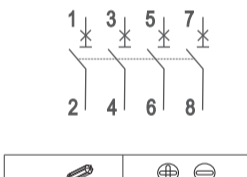

mm

Installation

Disassemble

Connection

$\phi$ s (mm <sup>2</sup> )	(1~16)mm <sup>2</sup>
(N·m)	2.0N·m

environmental protection

In order to protect the environment, when the product or its components are scrapped, please dispose of it as industrial waste or hand it over to the recycling station for disaggregation, recycling and reuse according to relevant national regulations.