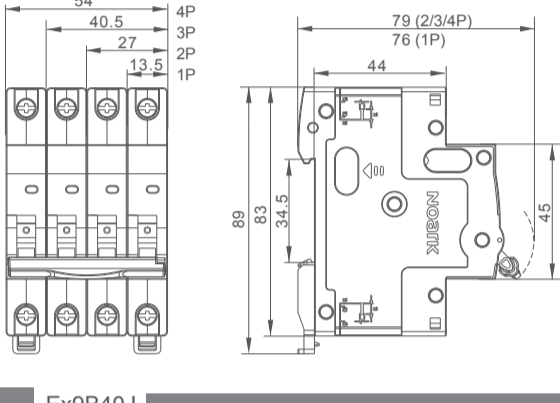

mm

Installation

Disassemble

Connection

$\phi$ s (mm <sup>2</sup> )	(1~16)mm <sup>2</sup>
(N·m)	2.0N·m

environmental protection

In order to protect the environment, when the product or its components are scrapped, please dispose of it as industrial waste or hand it over to the recycling station for disaggregation, recycling and reuse according to relevant national regulations.