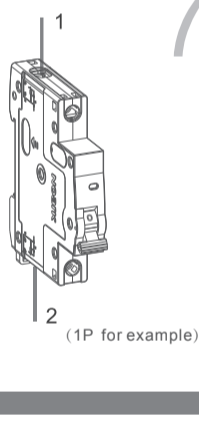

mm

Installation

Disassemble

Connection

$\phi$ s (mm <sup>2</sup> )	(1~16)mm <sup>2</sup>
(N·m)	2.0N·m

environmental protection

In order to protect the environment, when the product or its components are scrapped, please dispose of it as industrial waste or hand it over to the recycling station for disaggregation, recycling and reuse according to relevant national regulations.