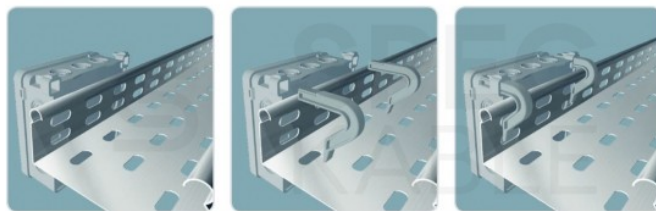

SIMET HNS

Hak mocujący HNS do puszek naściennych FASTBOX&HOOK (NS5, NS6, NS7, NS9) rewolucjonizuje proces montażu puszek elektrycznych, czyniąc go szybkim, prostym i wyjątkowo efektywnym.

Zaprojektowany specjalnie do użytku z puszkami serii

self-extinguishing

- Resistance to fire: **650 °C**

Installation instructions for the enclosure using brackets:

The installation process is unusually intuitive, it is enough:

1. Place two brackets in the dedicated openings located at the bottom of the enclosure, and then attach the enclosure with the brackets to the edge of the tray.
2. The final step is a simple pressure of the brackets to the enclosure body, ensuring a stable and safe mounting.

Such a solution not only saves the installer's time, but also increases the precision and safety of the installation, eliminating the need for additional tools or complicated installation techniques.

About the manufacturer: